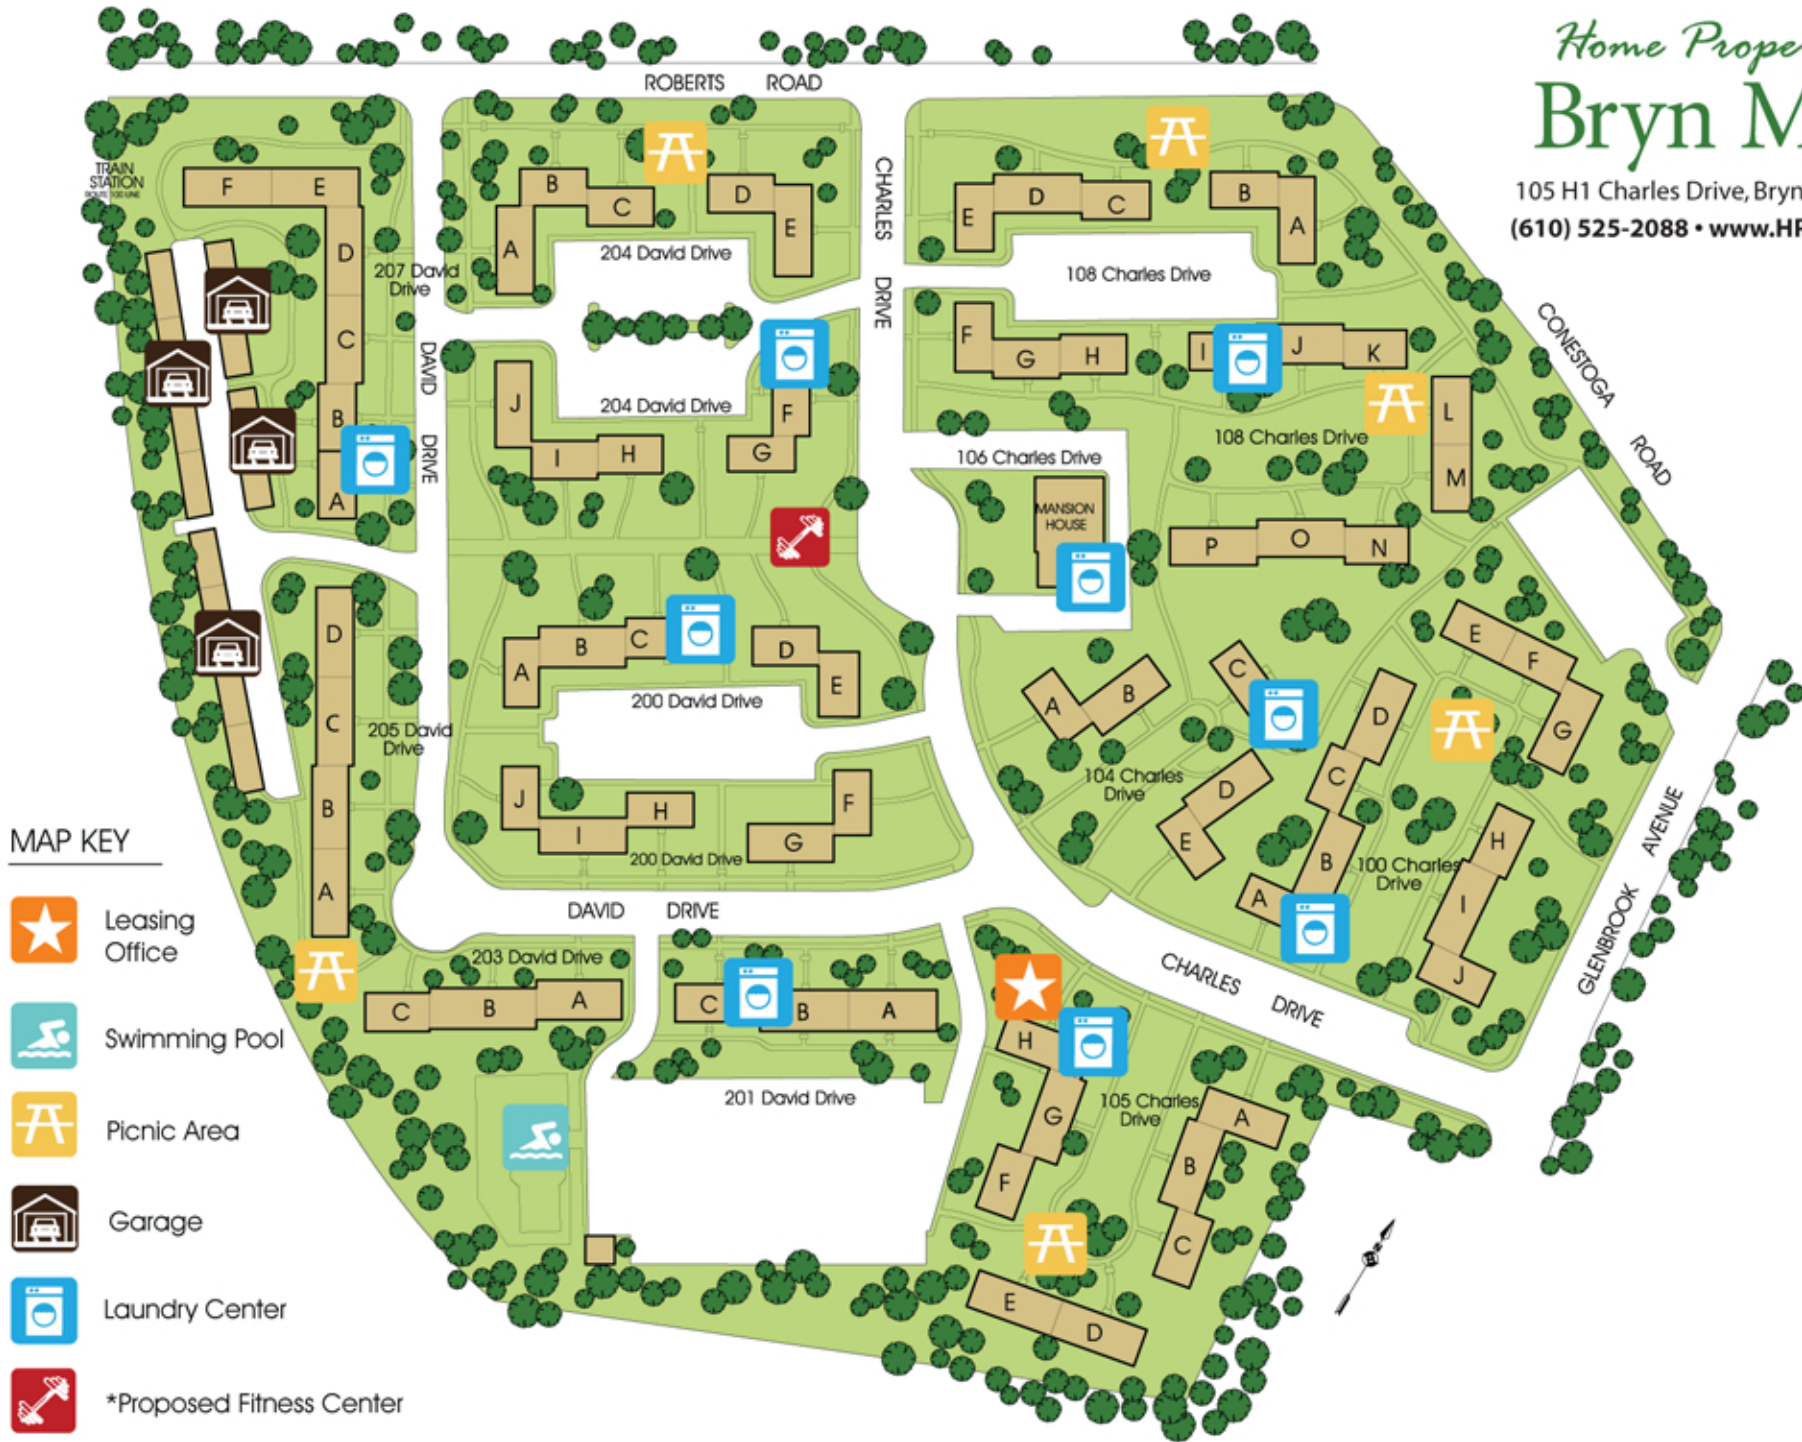

Home Properties of Bryn Mawr

105 H1 Charles Drive, Bryn Mawr, PA 19010
(610) 525-2088 • www.HPBrynMawr.com

MAP KEY

-  Leasing Office
-  Swimming Pool
-  Picnic Area
-  Garage
-  Laundry Center
-  *Proposed Fitness Center